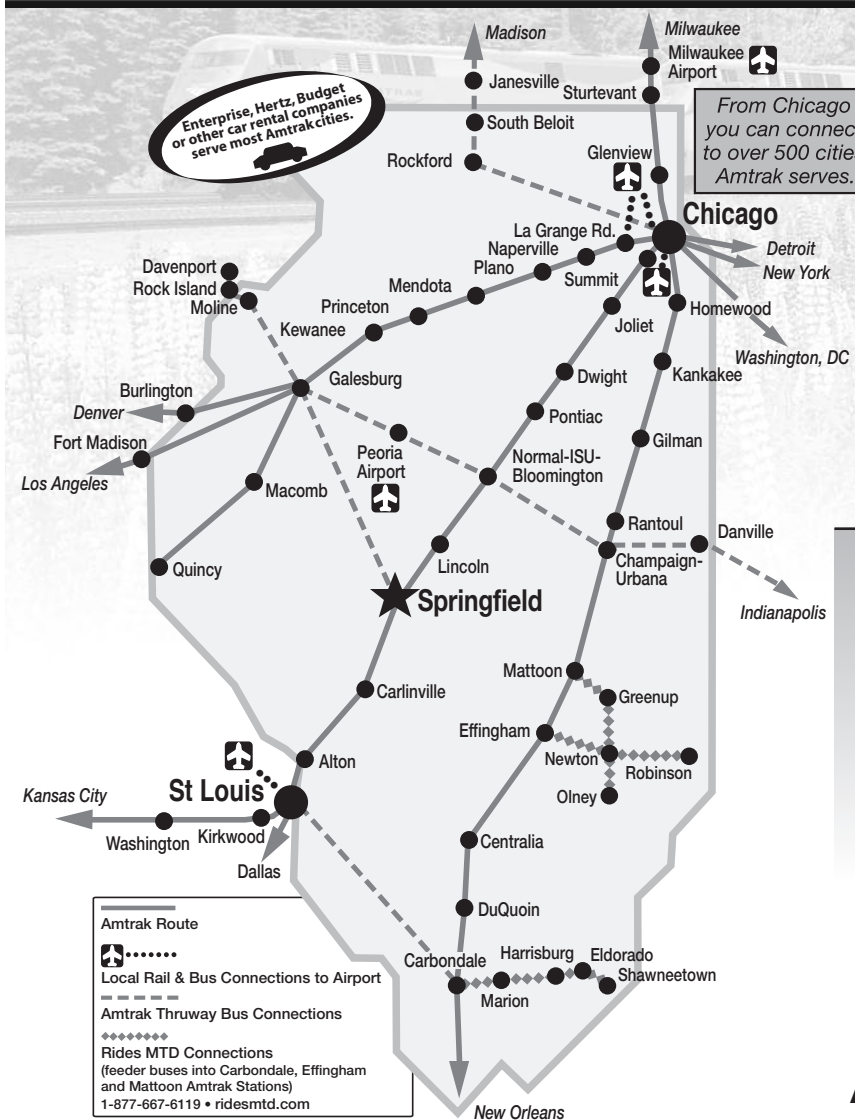

ExploreChicago.org

The City of Chicago's Official Tourism Site | Events, Attractions, Museums, Shopping, Music & More!

ILLINOIS

MILE AFTER MAGNIFICENT MILE

Illinois Tourist Information:
1-800-2CONNECT
enjoyillinois.com

*Car-Free Vacations, Illinois Amtrak Information
& Special Offers: dot.il.gov/amtrak*

AMTRAK® DISCOUNTS

- Kids • 10-Ride Tickets • Seniors
- Student & Veteran Advantage Members
- Military • Group and Convention Travel
- AAA • Nationwide USA Rail Pass

Low Fares to Chicago

Each way from:.....Starting at

- Alton...$23
- Carbondale...$32
- Champaign-Urbana...$14
- Galesburg...$20
- Macomb...$20
- Milwaukee...$22
- Normal-Bloomington...$13
- Quincy...$26
- Springfield...$18
- St. Louis...$24

UPGRADE TO BUSINESS CLASS
Amtrak.com • 1-800-USA-RAIL

READ DOWN

CHICAGO – MILWAUKEE

READ DOWN

	329	331	333	335	337	339	341
	Mo-Sa	Daily	Daily	Daily	Daily	Daily	Daily
CHICAGO	6:10A	8:25A	10:20A	1:05P	3:15P	5:08P	8:05P
GLENVIEW, IL	6:32A	8:47A	10:42A	1:27P	3:37P	5:32P	8:27P
STURTEVANT (RACINE), WI	7:10A	9:25A	11:20A	2:05P	4:15P	6:14P	9:05P
MILWAUKEE AIRPORT	7:24A	9:39A	11:34A	2:19P	4:29P	6:28P	9:19P
MILWAUKEE	7:39A	9:54A	11:49A	2:34P	4:44P	6:45P	9:34P

READ DOWN

MILWAUKEE – CHICAGO

READ DOWN

	330	332	334	336	338	340	342
	Mo-Sa	Daily	Daily	Daily	Daily	Daily	Daily
MILWAUKEE	6:15A	8:05A	11:00A	1:00P	3:00P	5:45P	7:35P
MILWAUKEE AIRPORT	6:26A	8:15A	11:10A	1:10P	3:10P	5:55P	7:45P
STURTEVANT (RACINE), WI	6:43A	8:28A	11:23A	1:23P	3:23P	6:08P	7:58P
GLENVIEW, IL	7:25A	9:06A	12:01P	2:01P	4:01P	6:46P	8:36P
CHICAGO	7:57A	9:34A	12:29P	2:29P	4:29P	7:14P	9:04P

Fares, schedules, routes and other information subject to change without notice.
Amtrak and Amtrak Illinois are service marks of the National Railroad Passenger Corporation.
A public service message from the Illinois Department of Transportation.